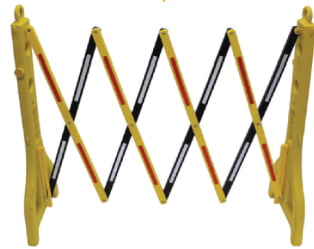

Colors are Available

CODE : LSI - MB
NAME : MODULAR BARRIER
SIZE : ADJUSTABLE

CODE : LSI - EB
NAME : EXPANDABLE BARRIER
SIZE : 2.5MTR*920MM HEIGHT

CODE : LSI - MB
NAME : METAL BARRICADE
SIZE : 4FT(H)*6.5FT(L)

CODE : LSI - CB
NAME : CRASH BARRIER
SIZE : 1000*500*800HEIGHT