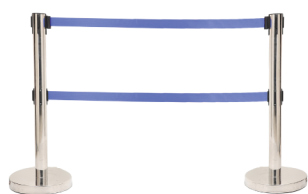

**Golden Finish
Q-Post with
Blue Rope**

**Golden Finish
Q-Post with
Black Rope**

**Golden Finish
Q-Post with
Red Rope**

**Set of 4 Silver
Finish Q-Post**

**Silver Finish Q-Post
with Blue Rope**

**Silver Finish Q-Post
with Black Rope**

**Silver Finish Q-Post
with Red Rope**

**Q-Please with A3
Sign Plate**

**Extendable 2.25
mtr Hook Type
Q-Please - BLUE**

**Extendable 2.25
mtr Hook Type
Q-Please - BLACK**

**Extendable 2.25
mtr Hook Type
Q-Please - RED**

**Q-Please with A4
Sign Plate**

**Double Belt 2.25
mtr Hook Type
Q-Please - BLUE**

**Double Belt 2.25
mtr Hook Type
Q-Please - BLACK**

**Double Belt 2.25
mtr Hook Type
Q-Please - RED**

**Set of 4 Q-Please,
202 Grade
Extendable**