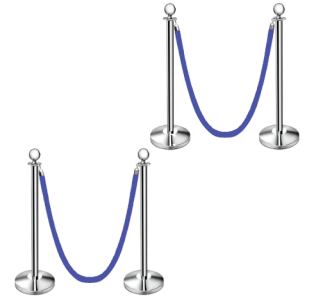

LADWA™

Making the World Safer

Q-Systems

Prior to the development of the Tensator Barrier the only flexible means of controlling crowds and queues was by using “post and rope” but not anymore because **Ladwa** got you covered.

**Golden Finish
Q-Post with
Blue Rope**

**Golden Finish
Q-Post with
Black Rope**

**Golden Finish
Q-Post with
Red Rope**

**Set of 4 Silver
Finish Q-Post**

**Silver Finish Q-Post
with Blue Rope**

**Silver Finish Q-Post
with Black Rope**

**Silver Finish Q-Post
with Red Rope**

**Q-Please with A3
Sign Plate**

**Extendable 2.25
mtr Hook Type
Q-Please - BLUE**

**Extendable 2.25
mtr Hook Type
Q-Please - BLACK**

**Extendable 2.25
mtr Hook Type
Q-Please - RED**

**Q-Please with A4
Sign Plate**

**Double Belt 2.25
mtr Hook Type
Q-Please - BLUE**

**Double Belt 2.25
mtr Hook Type
Q-Please - BLACK**

**Double Belt 2.25
mtr Hook Type
Q-Please - RED**

**Set of 4 Q-Please,
202 Grade
Extendable**