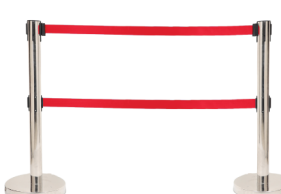

**Golden Finish
Q-Post with
Blue Rope**

**Golden Finish
Q-Post with
Black Rope**

**Golden Finish
Q-Post with
Red Rope**

**Set of 4 Silver
Finish Q-Post**

**Silver Finish Q-Post
with Blue Rope**

**Silver Finish Q-Post
with Black Rope**

**Silver Finish Q-Post
with Red Rope**

**Q-Please with A3
Sign Plate**

**Extendable 2.25
mtr Hook Type
Q-Please - BLUE**

**Extendable 2.25
mtr Hook Type
Q-Please - BLACK**

**Extendable 2.25
mtr Hook Type
Q-Please - RED**

**Q-Please with A4
Sign Plate**

**Double Belt 2.25
mtr Hook Type
Q-Please - BLUE**

**Double Belt 2.25
mtr Hook Type
Q-Please - BLACK**

**Double Belt 2.25
mtr Hook Type
Q-Please - RED**

**Set of 4 Q-Please,
202 Grade
Extendable**