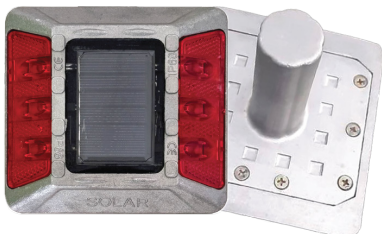

LADWA CATEYE-YELLOW & ORANGE

SIZE - 15X11X2CM

CODE - LSI - YRS - P1

ALUMINIUM RED SOLAR ROAD STUD WITH SHANK

SIZE - 12X2.8X18CM

CODE - LSI SRS

ALUMINIUM RED SOLAR ROAD STUD WITHOUT SHANK

SIZE - 12X2.8X18CM