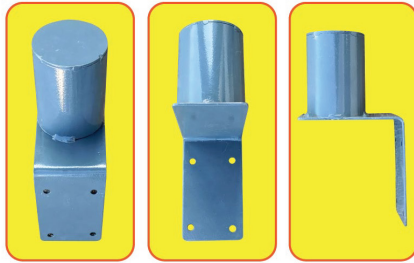

CONVEX MIRROR

SIZE - "18", "24", "32", "40"

45CM

60CM

80CM

100CM

WALL FIXING 3 INCH CLAMP

SIZE - "18", "24", "32", "40"

CODE - LSI-CM WC 3INCH-P1

WALL FIXING 2 INCH CLAMP

SIZE - "18", "24", "32", "40"

CODE - LSI-CM WC 2INCH-P1

CODE - LSI-CMP BLUE 3INCH-P1

HEIGHT ADJUSTABLE CONCRETING POLE FOR CONVEX MIRROR & SIGNBOARDS

CODE - LSI-CMP BK 2INCH-P1