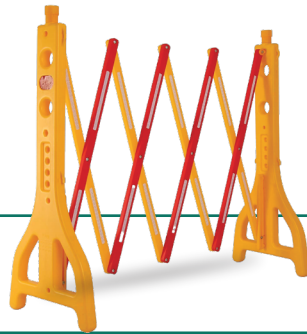

TRAFFIC BARRICADES [EXPANDABLE]
SIZE - 40 X 30 X 100MM (L 40 - 260)
LEB-Y