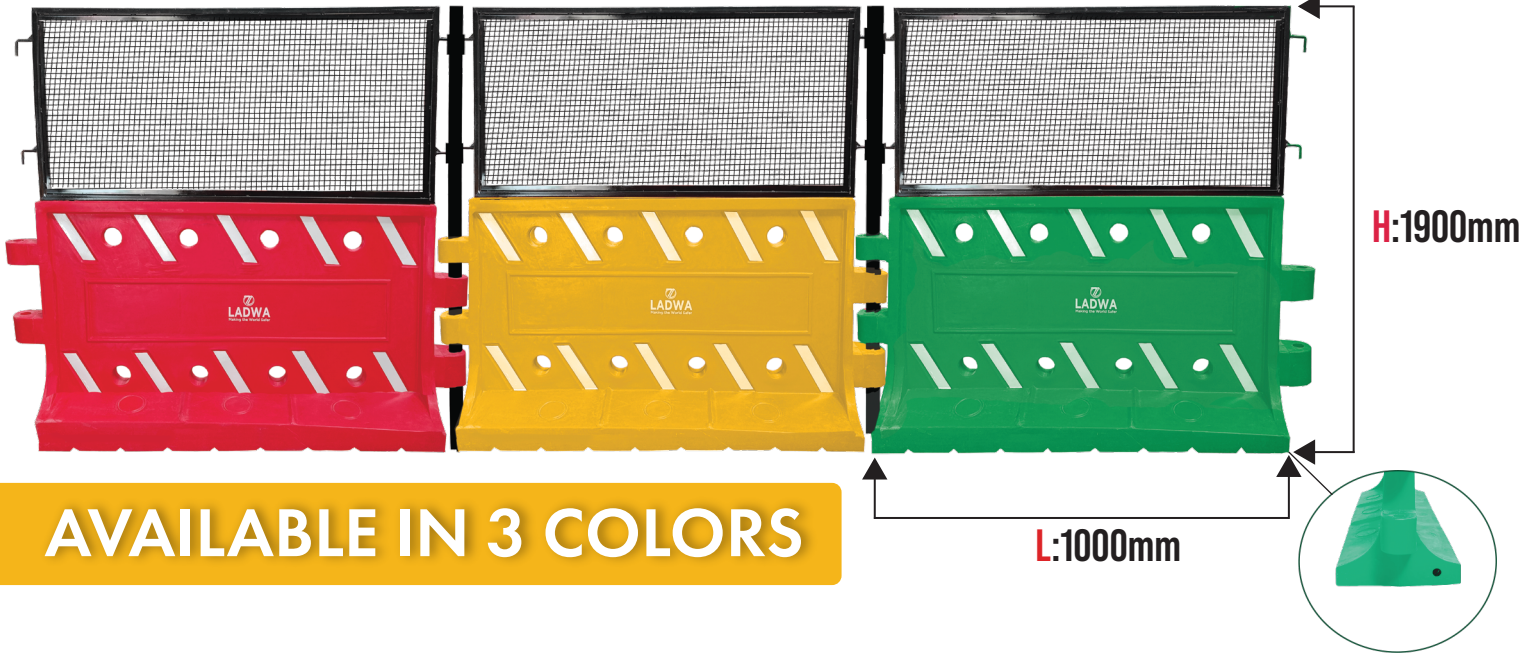

INFORMATORY SIGNS

OTHER SIGNS

CANTILEVER SIGNS

GANTRY SIGNS

THERMO PLASTIC PAINTING

2M BARRICADE WITH MESH & DUAL SUPPORT

AVAILABLE IN 3 COLORS

ROAD BARRIERS [L-TYPE]
SIZE - 1000 X 350 X 750 MM
LSI-L-TYPE-RED