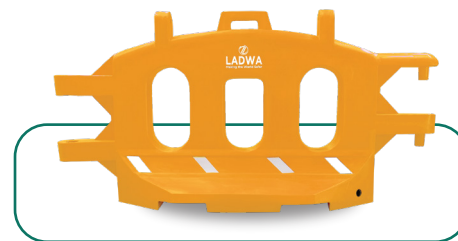

ROAD BARRICADE [CAPSULE]
SIZE - 2000 X 500 X 1000MM
LSI-W-BARRICADE-YELLOW