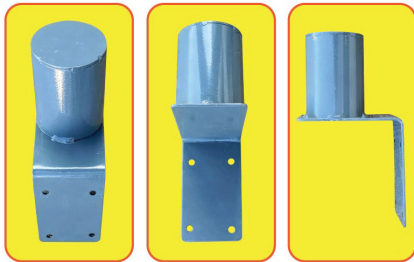

SOME OF OUR PRESTIGIOUS CLIENTS

TECH PARKS

MANUFACTURING COMPANIES

**ONE STOP SHOP FOR ALL
YOUR EHS REQUIREMENTS.**

CONVEX MIRROR & ACCESSORIES

CONVEX MIRROR

SIZE - "18", "24", "32", "40"

45CM

60CM

80CM

100CM

WALL FIXING 3 INCH CLAMP

SIZE - "18", "24", "32", "40"

CODE - LSI-CM WC 3INCH-P1

WALL FIXING 2 INCH CLAMP

SIZE - "18", "24", "32", "40"