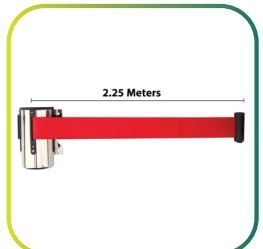

A3 SIGN PLATE
CODE - LSI - SA3

1.5M Q-POST BLUE-GOLDEN HOOK
CODE - LSI - GBVR

1.5M Q-POST BLACK-GOLDEN HOOK
CODE - LSI - GBLVR

1.5M Q-POST RED-GOLDEN HOOK
CODE - LSI - GRVR

2.25 METER BLUE WALL MOUNTED RETRACTABLE Q-PLEASE BELT