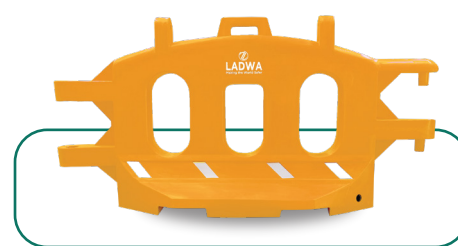

BARRICADE

ROAD BARRICADE [STAR]
SIZE - 2000 X 500 X 1000MM
LSI-STAR-RED

ROAD BARRICADE [STAR]
SIZE - 2000 X 500 X 1000MM
LSI-STAR-YELLOW

ROAD BARRICADE [STAR]
SIZE - 2000 X 500 X 1000MM
LSI-STAR-GREEN

ROAD BARRICADE [CAPSULE]
SIZE - 2000 X 500 X 1000MM
LSI-W-BARRICADE-RED