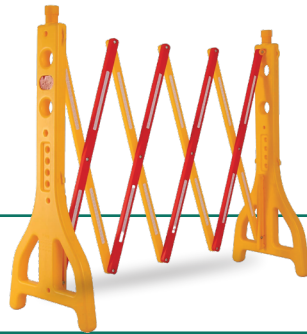

HEAVY DUTY ROAD BARRICADE [METRO]
SIZE -175 X 45 X 177MM
LSI-HEAVY-DUTY-BLACK

HEAVY DUTY ROAD BARRICADE [METRO]
SIZE -175 X 45 X 177MM
LSI-HEAVY-DUTY-GREEN

BARRICADE

TRAFFIC BARRICADES [EXPANDABLE]
SIZE - 40 X 30 X 100MM (L 40 - 260)
LSI-REB-P1

TRAFFIC BARRICADES [EXPANDABLE]
SIZE - 40 X 30 X 100MM (L 40 - 260)
LEB-Y

TRAFFIC BARRICADES [EXPANDABLE]
SIZE - 40 X 30 X 100MM (L 40 - 260)
LSI-METAL EXP BARRICADE-8FT

METAL BARRICADE P-1
SIZE - 180 X 40 X 120MM
LSI-METAL-BARRICADE-P-1