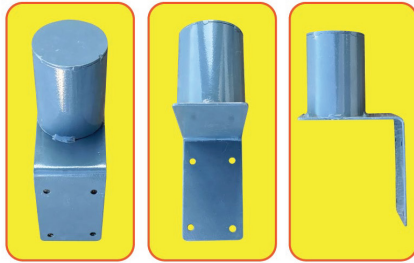

WHEEL LOCK, PILLAR & WALL GUARD

4 WHEEL AND 2 WHEEL LOCK

CONVEX MIRROR & ACCESSORIES

CONVEX MIRROR

SIZE - "18", "24", "32", "40"

45CM

60CM

80CM

100CM

WALL FIXING 3 INCH CLAMP

SIZE - "18", "24", "32", "40"

CODE - LSI-CM WC 3INCH-P1

WALL FIXING 2 INCH CLAMP

SIZE - "18", "24", "32", "40"

CODE - LSI-CM WC 2INCH-P1

CODE - LSI-CMP BLUE 3INCH-P1