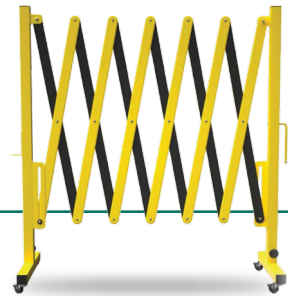

TRAFFIC BARRICADES [EXPANDABLE]
SIZE - 40 X 30 X 100MM (L 40 - 260)
LSI-METAL EXP BARRICADE-8FT